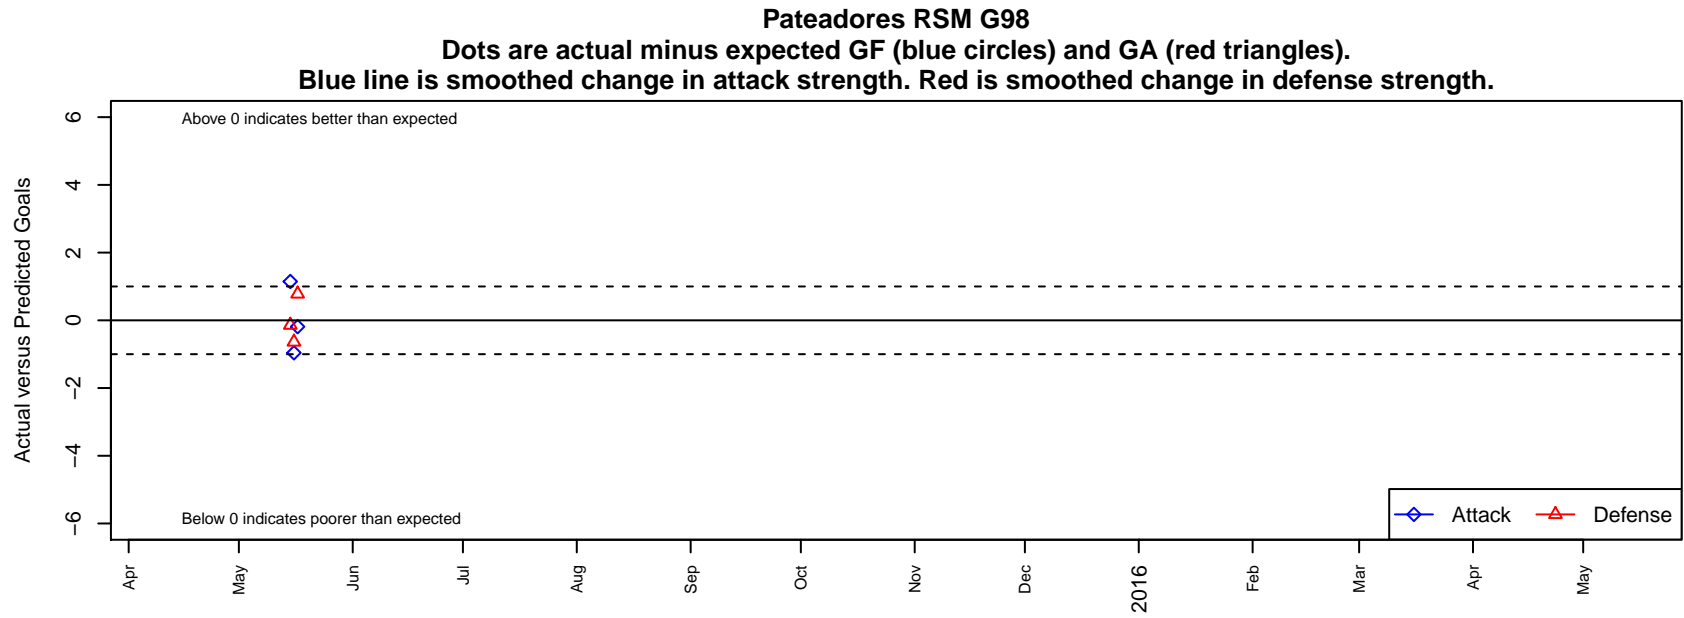

Pateadores RSM G98

, CAS
G98 total strength=1861
attack=52.03 defense=30.05

alt names used:
PATEADORES-RSM (CAS)

Venues played:
2015 Showcase of Champions Premier U16

date	home		away		venue	pred.home	pred.away
2015-05-17	Pateadores RSM G98	2	Westside Timbers Copa G98	0	2015 Showcase of Champions Premier U16	2.19	0.78
2015-05-16	Pateadores RSM G98	0	WPFC A ENCL G98	2	2015 Showcase of Champions Premier U16	0.96	1.36
2015-05-15	WA Rush G98	1	Pateadores RSM G98	3	2015 Showcase of Champions Premier U16	0.86	1.85